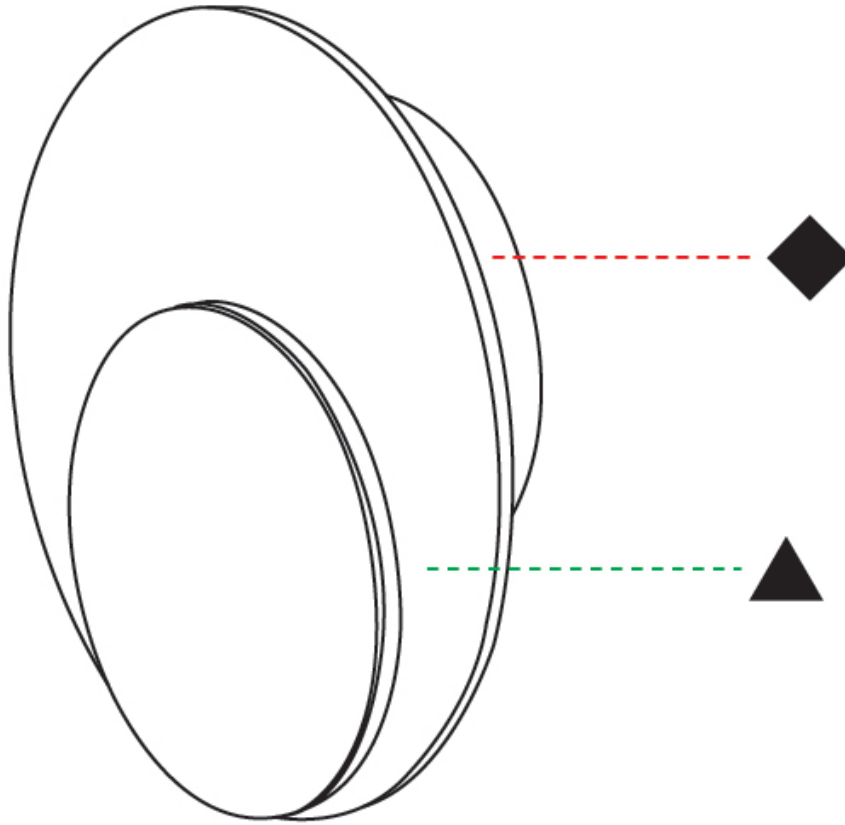

LUOMU 2 SURFACE

D72024-

PROJECT

TYPE

SPECIFIER

QUANTITY

DATE

D