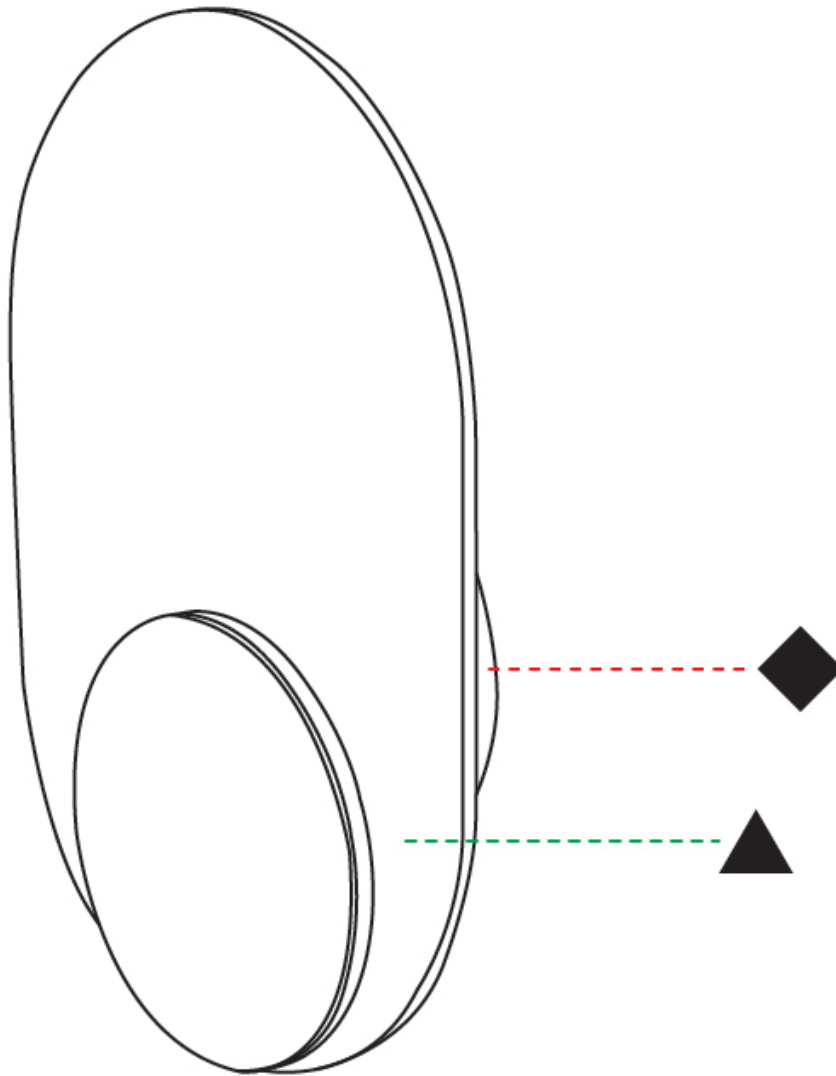

LUOMU 3 SURFACE

D72025-

PROJECT

TYPE

SPECIFIER

QUANTITY

DATE

D